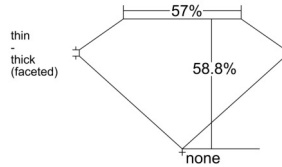

GIA®

FACSIMILE

GIA REPORT 2527644998

Verify this report at gia.edu

GIA NATURAL DIAMOND DOSSIER®

July 14, 2025
GIA Report Number 2527644998
Shape and Cutting Style ..... Heart Brilliant
Measurements ..... 5.35 x 6.17 x 3.63 mm

GRADING RESULTS

Carat Weight ..... 0.70 carat
Color Grade ..... D
Clarity Grade VVS1

ADDITIONAL GRADING INFORMATION

Polish ..... Excellent
Symmetry ..... Very Good
Fluorescence ..... None
Clarity Characteristics..... Pinpoint, Feather
Inscription(s): GIA 2527644998

PROPORTIONS

Profile not to actual proportions

GRADING SCALES

GIA COLOR SCALE		GIA CLARITY SCALE			
COLORLESS	D	VERY VERY SLIGHTLY INCLUDED	FLAWLESS		
	E		INTERNALLY FLAWLESS		
	F	VERY SLIGHTLY INCLUDED	VVS₁		
	G		VVS₂		
	H		VS₁		
	NEAR COLORLESS	I	SLIGHTLY INCLUDED	VS₂	
		J		SI₁	
		FAINT	K	INCLUDED	SI₂
			L		I₁
			M		I₂
N			I₃		
VERT LIGHT	O	INCLUDED			
	P				
	Q				
	R				
	S				
	T				
	U				
	V				
LIGHT	W				
	X				
	Y				
Z