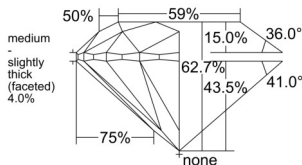

GIA®

FACSIMILE

GIA REPORT 2527609303

Verify this report at GIA.edu

GIA NATURAL DIAMOND DOSSIER®

June 27, 2025
GIA Report Number 2527609303
Shape and Cutting Style ..... Round Brilliant
Measurements ..... 5.87 - 5.92 x 3.69 mm

GRADING RESULTS

Carat Weight ..... 0.80 carat
Color Grade ..... F
Clarity Grade VVS1
Cut Grade ..... Excellent

ADDITIONAL GRADING INFORMATION

Polish ..... Excellent
Symmetry ..... Excellent
Fluorescence ..... None
Clarity Characteristics..... Pinpoint, Feather, Surface Graining
Inscription(s): GIA 2527609303

PROPORTIONS

GRADING SCALES

GIA COLOR SCALE

COLORLESS	D
	E
	F
	G
	H
	I
	J
NEAR COLORLESS	K
	L
FAIN	M
	N
	O
	P
	Q
VERY LIGHT	R
	S
	T
	U
	V
	W
	X
	Y
LIGHT	Z

GIA CLARITY SCALE

FLAWLESS	INTERNAL FLAWLESS	
		FLAWLESS
VERY VERY SLIGHTLY INCLUDED	VVS₁	
	VVS₂	
VERY SLIGHTLY INCLUDED	VS₁	
	VS₂	
SLIGHTLY INCLUDED	SI₁	
	SI₂	
INCLUDED	I₁	
	I₂	
	I₃	

GIA CUT SCALE

EXCELLENT
VERY GOOD
GOOD
FAIR
POOR