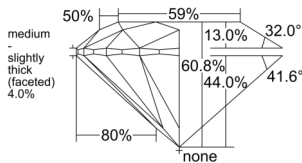

GIA®

FACSIMILE

GIA REPORT 2527580259

Verify this report at GIA.edu

GIA NATURAL DIAMOND DOSSIER®

August 11, 2025
GIA Report Number 2527580259
Shape and Cutting Style ..... Round Brilliant
Measurements ..... 4.83 - 4.86 x 2.95 mm

GRADING RESULTS

Carat Weight ..... 0.42 carat
Color Grade ..... D
Clarity Grade ..... Flawless
Cut Grade ..... Excellent

ADDITIONAL GRADING INFORMATION

Polish ..... Excellent
Symmetry ..... Excellent
Fluorescence ..... None
Clarity Characteristics ..... None
Inscription(s): GIA 2527580259

PROPORTIONS

Profile to actual proportions

GRADING SCALES

GIA COLOR SCALE

COLOURESS	D
	E
	F
	G
	H
	I
	J
NEAR COLOURESS	K
	L
Faint	M
	N
	O
	P
Very Light	Q
	R
	S
	T
	U
	V
Light	W
	X
	Y
	Z

GIA CLARITY SCALE

FLAWLESS	VERY VERY SLIGHTLY INCLUDED	VS₁	VS₂	SL₁	SL₂	I₁	I₂	I₃			
									VERY SLIGHTLY INCLUDED	SLIGHTLY INCLUDED	INCLUDED

GIA CUT SCALE

EXCELLENT
VERY GOOD
GOOD
FAIR
POOR