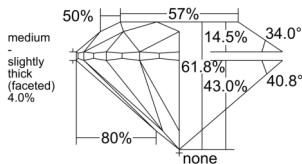

GIA®

FACSIMILE

GIA REPORT 2527558129

Verify this report at GIA.edu

GIA NATURAL DIAMOND DOSSIER®

June 20, 2025
GIA Report Number 2527558129
Shape and Cutting Style ..... Round Brilliant
Measurements ..... 6.18 - 6.22 x 3.83 mm

GRADING RESULTS

Carat Weight ..... 0.91 carat
Color Grade ..... E
Clarity Grade VVS2
Cut Grade ..... Excellent

ADDITIONAL GRADING INFORMATION

Polish ..... Excellent
Symmetry ..... Excellent
Fluorescence ..... Medium Blue
Clarity Characteristics ..... Pinpoint
Inscription(s): GIA 2527558129

PROPORTIONS

Profile to actual proportions

GRADING SCALES

GIA COLOR SCALE

COLORESS	D
	E
	F
	G
	H
	I
	J
NEAR COLORESS	K
	L
Faint	M
	N
	O
	P
	Q
Very Light	R
	S
	T
	U
	V
	W
	X
	Y
Light	Z

GIA CLARITY SCALE

FLAWLESS	INTERNAL FLAWLESS	
		FLAWLESS
VERY VERY SLIGHTLY INCLUDED	VVS₁	
	VVS₂	
VERY SLIGHTLY INCLUDED	VS₁	
	VS₂	
SLIGHTLY INCLUDED	SI₁	
	SI₂	
INCLUDED	I₁	
	I₂	
	I₃	

GIA CUT SCALE

EXCELLENT	
	VERY GOOD
GOOD	
FAIR	
POOR