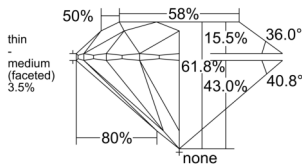

GIA®

FACSIMILE

GIA REPORT 2527554334

Verify this report at GIA.edu

GIA NATURAL DIAMOND DOSSIER®

June 21, 2025
GIA Report Number 2527554334
Shape and Cutting Style ..... Round Brilliant
Measurements ..... 4.79 - 4.83 x 2.98 mm

GRADING RESULTS

Carat Weight ..... 0.42 carat
Color Grade ..... H
Clarity Grade VVS1
Cut Grade ..... Excellent

ADDITIONAL GRADING INFORMATION

Polish ..... Excellent
Symmetry ..... Excellent
Fluorescence ..... None
Clarity Characteristics ..... Pinpoint
Inscription(s): GIA 2527554334

PROPORTIONS

Profile to actual proportions