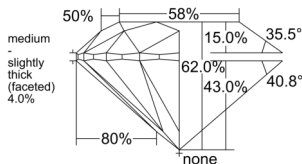

GIA®

FACSIMILE

GIA REPORT 2527489842

Verify this report at GIA.edu

GIA NATURAL DIAMOND DOSSIER®

June 14, 2025
GIA Report Number 2527489842
Shape and Cutting Style ..... Round Brilliant
Measurements ..... 4.37 - 4.38 x 2.71 mm

GRADING RESULTS

Carat Weight ..... 0.32 carat
Color Grade ..... F
Clarity Grade VS2
Cut Grade ..... Excellent

ADDITIONAL GRADING INFORMATION

Polish ..... Excellent
Symmetry ..... Excellent
Fluorescence ..... Medium Blue
Clarity Characteristics ..... Feather, Crystal
Inscription(s): GIA 2527489842

PROPORTIONS

GRADING SCALES

GIA COLOR SCALE

COLORESS	D
	E
	F
	G
	H
	I
	J
NEAR COLORESS	K
	L
FANIT	M
	N
	O
	P
	Q
VERY LIGHT	R
	S
	T
	U
	V
	W
	X
	Y
LIGHT	Z

GIA CLARITY SCALE

FLAWLESS	INTERNAL FLAWLESS	
		VERY VERY SLIGHTLY INCLUDED
VVS₁	VERY SLIGHTLY INCLUDED	
VVS₂	SLIGHTLY INCLUDED	
VS₁	INCLUDED	
VS₂		
SI₁		
SI₂	I₁	
	I₂	
	I₃	

GIA CUT SCALE

EXCELLENT
VERY GOOD
GOOD
FAIR
POOR