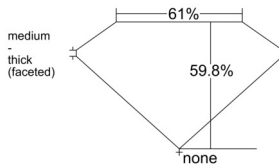

GIA®

FACSIMILE

GIA REPORT 2527474277

Verify this report at GIA.edu

GIA NATURAL DIAMOND DOSSIER®

June 13, 2025
GIA Report Number 2527474277
Shape and Cutting Style ..... Heart Brilliant
Measurements ..... 4.84 x 5.50 x 3.29 mm

GRADING RESULTS

Carat Weight ..... 0.51 carat
Color Grade ..... F
Clarity Grade VS2

ADDITIONAL GRADING INFORMATION

Polish ..... Excellent
Symmetry ..... Excellent
Fluorescence ..... None
Clarity Characteristics ..... Cloud, Crystal
Inscription(s): GIA 2527474277

PROPORTIONS

Profile not to actual proportions

GRADING SCALES

GIA COLOR SCALE		GIA CLARITY SCALE			
COLORLESS	D	VERY VERY SLIGHTLY INCLUDED	FLAWLESS		
	E		INTERNALLY FLAWLESS		
	F	VERY SLIGHTLY INCLUDED	VVS₁		
	G		VVS₂		
	H		VS₁		
	NEAR COLORLESS	I	SLIGHTLY INCLUDED	VS₂	
		J		SI₁	
		FAINT	K	INCLUDED	SI₂
			L		I₁
			M		I₂
VERT LIGHT	N		INCLUDED	I₃	
	O				
	P				
	Q				
	R				
	S				
LIGHT	T				
	U				
	V				
	W				
	X				
Y					
Z