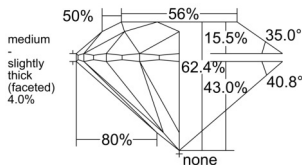

GIA®

FACSIMILE

GIA REPORT 2527422236

Verify this report at GIA.edu

GIA NATURAL DIAMOND DOSSIER®

June 09, 2025
GIA Report Number 2527422236
Shape and Cutting Style ..... Round Brilliant
Measurements ..... 5.76 - 5.80 x 3.61 mm

GRADING RESULTS

Carat Weight ..... 0.74 carat
Color Grade ..... E
Clarity Grade ..... Internally Flawless
Cut Grade ..... Excellent

ADDITIONAL GRADING INFORMATION

Polish ..... Excellent
Symmetry ..... Excellent
Fluorescence ..... None
Clarity Characteristics ..... Minor Details of Polish
Inscription(s): GIA 2527422236

PROPORTIONS

Profile to actual proportions