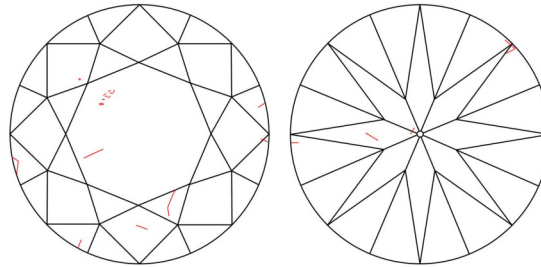

GIA NATURAL DIAMOND GRADING REPORT

May 30, 2025
 GIA Report Number 2527316152
 Shape and Cutting Style Round Brilliant
 Measurements 8.12 - 8.17 x 4.90 mm

GRADING RESULTS

Carat Weight 2.00 carat
 Color Grade H
 Clarity Grade VS2
 Cut Grade Excellent

ADDITIONAL GRADING INFORMATION

Polish Excellent
 Symmetry Excellent
 Fluorescence None
 Inscription(s): GIA 2527316152
Comments: Additional pinpoints are not shown.

PROPORTIONS

Profile to actual proportions

CLARITY CHARACTERISTICS

KEY TO SYMBOLS*

-  Feather
-  Pinpoint
-  Crystal
-  Cloud
-  Needle

* Red symbols denote internal characteristics (inclusions). Green or black symbols denote external characteristics (blemishes). Diagram is an approximate representation of the diamond, and symbols shown indicate type, position, and approximate size of clarity characteristics. All clarity characteristics may not be shown. Details of finish are not shown.