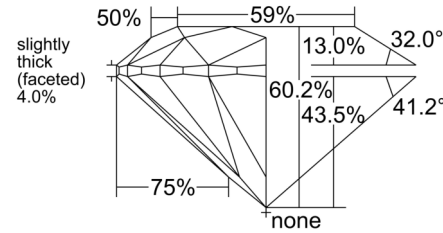

GIA NATURAL DIAMOND GRADING REPORT

May 30, 2025
GIA Report Number 2527316152
Shape and Cutting Style ..... Round Brilliant
Measurements ..... 8.12 - 8.17 x 4.90 mm

GRADING RESULTS

Carat Weight ..... 2.00 carat
Color Grade ..... H
Clarity Grade VS2
Cut Grade ..... Excellent

ADDITIONAL GRADING INFORMATION

Polish ..... Excellent
Symmetry ..... Excellent
Fluorescence ..... None
Inscription(s): GIA 2527316152
Comments: Additional pinpoints are not shown.

PROPORTIONS

Profile to actual proportions