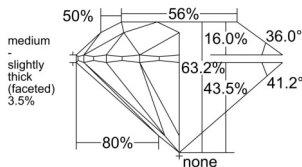

GIA®

FACSIMILE

GIA REPORT 2527294116

Verify this report at GIA.edu

GIA NATURAL DIAMOND DOSSIER®

May 28, 2025
GIA Report Number 2527294116
Shape and Cutting Style ..... Round Brilliant
Measurements ..... 5.16 - 5.19 x 3.27 mm

GRADING RESULTS

Carat Weight ..... 0.54 carat
Color Grade ..... F
Clarity Grade VVS2
Cut Grade ..... Excellent

ADDITIONAL GRADING INFORMATION

Polish ..... Excellent
Symmetry ..... Excellent
Fluorescence ..... None
Clarity Characteristics ..... Cloud, Pinpoint, Feather
Inscription(s): GIA 2527294116

PROPORTIONS

GRADING SCALES

GIA COLOR SCALE

COLORLESS	D
	E
	F
	G
	H
	I
	J
NEAR COLORLESS	K
	L
Faint	M
	N
	O
	P
	Q
	R
	S
	T
	U
	V
	W
	X
	Y
Light	Z

GIA CLARITY SCALE

FLAWLESS	INTERNAL FLAWLESS	
		FLAWLESS
VERY VERY SLIGHTLY INCLUDED	VVS₁	
	VVS₂	
VERY SLIGHTLY INCLUDED	VS₁	
	VS₂	
SLIGHTLY INCLUDED	SI₁	
	SI₂	
INCLUDED	I₁	
	I₂	
	I₃	

GIA CUT SCALE

EXCELLENT
VERY GOOD
GOOD
FAIR
POOR