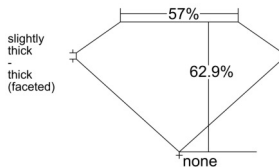

GIA®

FACSIMILE

GIA REPORT 2527274401

Verify this report at GIA.edu

GIA NATURAL DIAMOND DOSSIER®

May 30, 2025
GIA Report Number 2527274401
Shape and Cutting Style ..... Oval Brilliant
Measurements ..... 6.86 x 4.74 x 2.98 mm

GRADING RESULTS

Carat Weight ..... 0.60 carat
Color Grade ..... F
Clarity Grade VVS1

ADDITIONAL GRADING INFORMATION

Polish ..... Excellent
Symmetry ..... Very Good
Fluorescence ..... None
Clarity Characteristics ..... Pinpoint, Feather
Inscription(s): GIA 2527274401

PROPORTIONS

Profile not to actual proportions

GRADING SCALES

GIA COLOR SCALE		GIA CLARITY SCALE			
COLORLESS	D	VERY VERY SLIGHTLY INCLUDED	FLAWLESS		
	E		INTERNALLY FLAWLESS		
	F	VERY SLIGHTLY INCLUDED	VVS₁		
	G		VVS₂		
	H		VS₁		
	NEAR COLORLESS	I	SLIGHTLY INCLUDED	VS₂	
		J		SI₁	
		FAINT	K	INCLUDED	SI₂
			L		I₁
			M		I₂
VERT LIGHT			N	INCLUDED	I₃
			O		
			P		
	Q				
LIGHT	R				
	S				
	T				
	U				
	V				
	Z