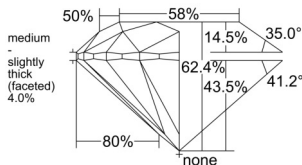

GIA®

FACSIMILE

GIA REPORT 2527270045

Verify this report at GIA.edu

GIA NATURAL DIAMOND DOSSIER®

May 26, 2025
GIA Report Number 2527270045
Shape and Cutting Style ..... Round Brilliant
Measurements ..... 4.57 - 4.59 x 2.86 mm

GRADING RESULTS

Carat Weight ..... 0.37 carat
Color Grade ..... F
Clarity Grade VVS2
Cut Grade ..... Excellent

ADDITIONAL GRADING INFORMATION

Polish ..... Excellent
Symmetry ..... Excellent
Fluorescence ..... Medium Blue
Clarity Characteristics ..... Pinpoint
Inscription(s): GIA 2527270045

PROPORTIONS

GRADING SCALES

GIA COLOR SCALE	GIA CLARITY SCALE	GIA CUT SCALE
COLOURLESS	FLAWLESS	EXCELLENT
D	INTERNALLY FLAWLESS	
E	VVS₁	VERY GOOD
F		
G	VS₁	GOOD
H		
I	SI₁	FAIR
J		
K	I₁	POOR
L		
M	I₂	
N		
O	I₃	
P		
Q		
R		
S		
T		
U		
V		
W		
X		
Y		
Z