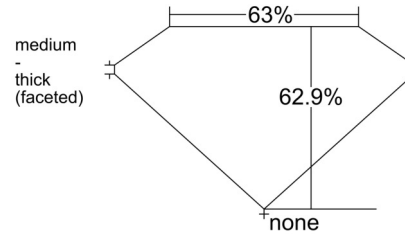

GIA NATURAL DIAMOND GRADING REPORT

May 09, 2025
 GIA Report Number 2527094922
 Shape and Cutting Style Oval Brilliant
 Measurements 8.94 x 6.05 x 3.80 mm

GRADING RESULTS

Carat Weight 1.30 carat
 Color Grade J
 Clarity Grade VVS2

Profile not to actual proportions

CLARITY CHARACTERISTICS

KEY TO SYMBOLS*

- Cloud
- Needle

* Red symbols denote internal characteristics (inclusions). Green or black symbols denote external characteristics (blemishes). Diagram is an approximate representation of the diamond, and symbols shown indicate type, position, and approximate size of clarity characteristics. All clarity characteristics may not be shown. Details of finish are not shown.