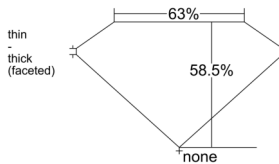

GIA®

FACSIMILE

GIA REPORT 2526993912

Verify this report at GIA.edu

GIA NATURAL DIAMOND DOSSIER®

August 01, 2025
GIA Report Number 2526993912
Shape and Cutting Style ..... Heart Brilliant
Measurements ..... 5.68 x 6.36 x 3.72 mm

GRADING RESULTS

Carat Weight ..... 0.77 carat
Color Grade ..... G
Clarity Grade ..... Internally Flawless

ADDITIONAL GRADING INFORMATION

Polish ..... Excellent
Symmetry ..... Excellent
Fluorescence ..... None
Clarity Characteristics ..... Minor Details of Polish
Inscription(s): GIA 2526993912

PROPORTIONS

Profile not to actual proportions

GRADING SCALES

GIA COLOR SCALE		GIA CLARITY SCALE			
COLORLESS	D	VERY VERY SLIGHTLY INCLUDED	FLAWLESS		
	E		INTERNALLY FLAWLESS		
	F		VVS₁		
	NEAR COLORLESS	G	VERY SLIGHTLY INCLUDED	VVS₂	
		H		VS₁	
		FANT	I	SLIGHTLY INCLUDED	VS₂
			J		SI₁
	LIGHT	K	INCLUDED	SI₂	
		L		I₁	
		M		I₂	
VERY LIGHT		N	INCLUDED	I₃	
		O			
		P			
		Q			
		R			
	S				
	T				
	U				
	V				
	W				
	X				
	Y				
	Z