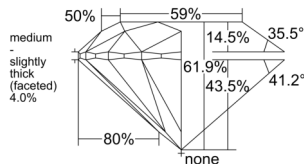

GIA®

FACSIMILE

GIA REPORT 2526985738

Verify this report at GIA.edu

GIA NATURAL DIAMOND DOSSIER®

August 01, 2025
GIA Report Number 2526985738
Shape and Cutting Style ..... Round Brilliant
Measurements ..... 5.11 - 5.13 x 3.17 mm

GRADING RESULTS

Carat Weight ..... 0.51 carat
Color Grade ..... F
Clarity Grade S11
Cut Grade ..... Excellent

ADDITIONAL GRADING INFORMATION

Polish ..... Excellent
Symmetry ..... Excellent
Fluorescence ..... None
Clarity Characteristics ..... Crystal, Feather
Inscription(s): GIA 2526985738

PROPORTIONS

Profile to actual proportions

GRADING SCALES

GIA COLOR SCALE	GIA CLARITY SCALE	GIA CUT SCALE	
D	FLAWLESS	EXCELLENT	
E	INTERNALLY FLAWLESS		
F		VVS₁	VERY GOOD
G	VVS₂		
H	VS₁	GOOD	
I	VS₂		
J	S1₁	FAIR	
K	S1₂		
L	I₁	POOR	
M	I₂		
N	I₃		
O			
P			
Q			
R			
S			
T			
U			
V			
W			
X			
Y			
Z