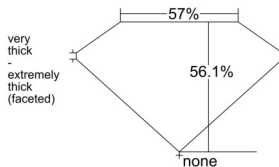

GIA®

FACSIMILE

GIA REPORT 2526984059

Verify this report at GIA.edu

GIA NATURAL DIAMOND DOSSIER®

August 15, 2025
GIA Report Number 2526984059
Shape and Cutting Style ..... Heart Modified Brilliant
Measurements ..... 4.63 x 5.33 x 2.99 mm

GRADING RESULTS

Carat Weight ..... 0.52 carat
Color Grade ..... U to V Range
Clarity Grade SI1

ADDITIONAL GRADING INFORMATION

Polish ..... Very Good
Symmetry ..... Very Good
Fluorescence ..... Strong Blue
Clarity Characteristics ..... Crystal, Feather
Inscription(s): GIA 2526984059

PROPORTIONS

Profile not to actual proportions

GRADING SCALES

GIA COLOR SCALE		GIA CLARITY SCALE			
COLORLESS	D	VERY VERY SLIGHTLY INCLUDED	FLAWLESS		
	E		INTERNALLY FLAWLESS		
	F		VVS₁		
	G		VVS₂		
	NEAR COLORLESS	H	VERY SLIGHTLY INCLUDED	VS₁	
		I		VS₂	
		FAINT	J	SLIGHTLY INCLUDED	SI₁
			K		SI₂
	L		I₁		
	M		I₂		
N	I₃				
O					
VERT LIGHT	P	INCLUDED			
	Q				
	R				
	S				
	T				
	U				
	V				
LIGHT	W				
	X				
	Y				
	Z