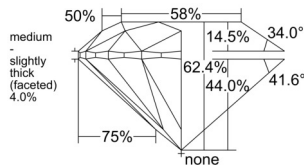

GIA®

FACSIMILE

GIA REPORT 2526968942

Verify this report at GIA.edu

GIA NATURAL DIAMOND DOSSIER®

July 30, 2025
GIA Report Number 2526968942
Shape and Cutting Style ..... Round Brilliant
Measurements ..... 5.15 - 5.18 x 3.22 mm

GRADING RESULTS

Carat Weight ..... 0.53 carat
Color Grade ..... F
Clarity Grade VVS1
Cut Grade ..... Excellent

ADDITIONAL GRADING INFORMATION

Polish ..... Excellent
Symmetry ..... Excellent
Fluorescence ..... None
Clarity Characteristics ..... Pinpoint, Feather
Inscription(s): GIA 2526968942

PROPORTIONS

Profile to actual proportions

GRADING SCALES

GIA COLOR SCALE

COLORESS	D
	E
	F
	G
	H
	I
	J
NEAR COLORESS	K
	L
FANIT	M
	N
	O
	P
	Q
VERY LIGHT	R
	S
	T
	U
	V
	W
	X
	Y
LIGHT	Z

GIA CLARITY SCALE

FLAWLESS	VERY VERY SLIGHTLY INCLUDED	VS₁	VS₂	VS₁	VS₂	SI₁	SI₂	I₁	I₂	I₃											
											FLAWLESS	INTERNALLY FLAWLESS	VVS₁	VVS₂	VS₁	VS₂	SI₁	SI₂	I₁	I₂	I₃

GIA CUT SCALE

EXCELLENT
VERY GOOD
GOOD
FAIR
POOR