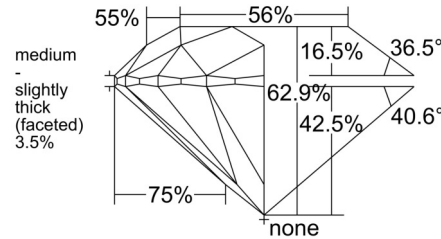

GIA NATURAL DIAMOND GRADING REPORT

July 29, 2025
 GIA Report Number 2526937532
 Shape and Cutting Style Round Brilliant
 Measurements 9.77 - 9.84 x 6.17 mm

GRADING RESULTS

Carat Weight 3.70 carat
 Color Grade E
 Clarity Grade SI2
 Cut Grade Excellent

Profile to actual proportions

CLARITY CHARACTERISTICS

KEY TO SYMBOLS*

- Crystal

* Red symbols denote internal characteristics (inclusions). Green or black symbols denote external characteristics (blemishes). Diagram is an approximate representation of the diamond, and symbols shown indicate type, position, and approximate size of clarity characteristics. All clarity characteristics may not be shown. Details of finish are not shown.