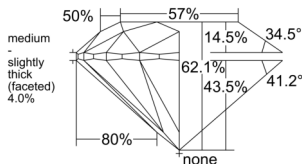

GIA®

FACSIMILE

GIA REPORT 2526775869

Verify this report at GIA.edu

GIA NATURAL DIAMOND DOSSIER®

July 11, 2025
GIA Report Number 2526775869
Shape and Cutting Style ..... Round Brilliant
Measurements ..... 4.53 - 4.56 x 2.82 mm

GRADING RESULTS

Carat Weight ..... 0.36 carat
Color Grade ..... K, Faint Brown
Clarity Grade VS1
Cut Grade ..... Excellent

ADDITIONAL GRADING INFORMATION

Polish ..... Excellent
Symmetry ..... Excellent
Fluorescence ..... None
Clarity Characteristics ..... Crystal, Pinpoint
Inscription(s): GIA 2526775869

PROPORTIONS

GRADING SCALES

GIA COLOR SCALE	GIA CLARITY SCALE	GIA CUT SCALE	
D	FLAWLESS	EXCELLENT	
E	INTERNALLY FLAWLESS		
F		VVS₁	VERY GOOD
G	VVS₂		
H	VS₁	GOOD	
I	VS₂		
J	SI₁	FAIR	
K	SI₂		
L	I₁	POOR	
M	I₂		
N	I₃		
O			
P			
Q			
R			
S			
T			
U			
V			
W			
X			
Y			
Z