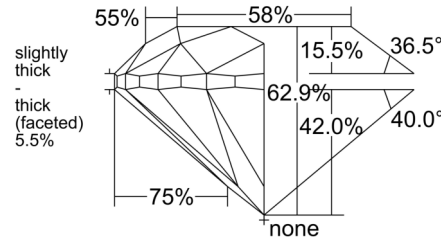

GIA NATURAL DIAMOND GRADING REPORT

July 12, 2025  
 GIA Report Number ..... 2526769136  
 Shape and Cutting Style ..... Round Brilliant  
 Measurements ..... 7.13 - 7.19 x 4.50 mm

GRADING RESULTS

Carat Weight ..... 1.50 carat  
 Color Grade ..... H  
 Clarity Grade ..... VS2  
 Cut Grade ..... Very Good

PROPORTIONS

Profile to actual proportions

CLARITY CHARACTERISTICS

KEY TO SYMBOLS\*

-  Feather
-  Cloud
-  Pinpoint
-  Natural

\* Red symbols denote internal characteristics (inclusions). Green or black symbols denote external characteristics (blemishes). Diagram is an approximate representation of the diamond, and symbols shown indicate type, position, and approximate size of clarity characteristics. All clarity characteristics may not be shown. Details of finish are not shown.