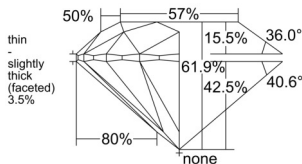

GIA®

FACSIMILE

GIA REPORT 2526760778

Verify this report at GIA.edu

GIA NATURAL DIAMOND DOSSIER®

July 09, 2025
GIA Report Number 2526760778
Shape and Cutting Style ..... Round Brilliant
Measurements ..... 5.05 - 5.07 x 3.13 mm

GRADING RESULTS

Carat Weight ..... 0.50 carat
Color Grade ..... D
Clarity Grade VS2
Cut Grade ..... Excellent

ADDITIONAL GRADING INFORMATION

Polish ..... Excellent
Symmetry ..... Excellent
Fluorescence ..... Strong Blue
Clarity Characteristics..... Crystal, Indented Natural
Inscription(s): GIA 2526760778

PROPORTIONS

GRADING SCALES

GIA COLOR SCALE

COLORLESS	D
	E
	F
	G
	H
	I
	J
NEAR COLORLESS	K
	L
	M
FANT	N
	O
	P
	Q
VERY LIGHT	R
	S
	T
	U
	V
	W
	X
	Y
LIGHT	Z

GIA CLARITY SCALE

	FLAWLESS
	INTERNALLY FLAWLESS
VERY VERY SLIGHTLY INCLUDED	VVS₁
	VVS₂
VERY SLIGHTLY INCLUDED	VS₁
	VS₂
SLIGHTLY INCLUDED	SI₁
	SI₂
INCLUDED	I₁
	I₂
	I₃

GIA CUT SCALE

	EXCELLENT
	VERY GOOD
	GOOD
	FAIR
	POOR