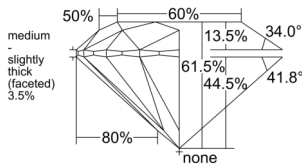

GIA®

FACSIMILE

GIA REPORT 2526753021

Verify this report at GIA.edu

GIA NATURAL DIAMOND DOSSIER®

July 09, 2025
GIA Report Number 2526753021
Shape and Cutting Style ..... Round Brilliant
Measurements ..... 3.64 - 3.66 x 2.24 mm

GRADING RESULTS

Carat Weight ..... 0.18 carat
Color Grade ..... F
Clarity Grade VVS2
Cut Grade ..... Excellent

ADDITIONAL GRADING INFORMATION

Polish ..... Excellent
Symmetry ..... Excellent
Fluorescence ..... None
Clarity Characteristics..Needle, Pinpoint, Cloud, Internal Graining
Inscription(s): GIA 2526753021

PROPORTIONS

Profile to actual proportions

GRADING SCALES

GIA COLOR SCALE	GIA CLARITY SCALE	GIA CUT SCALE	
D	FLAWLESS	EXCELLENT	
E	INTERNALLY FLAWLESS		
F		VVS₁	VERY GOOD
G	VVS₂		
H	VS₁	GOOD	
I	VS₂		
J	SI₁	FAIR	
K	SI₂		
L	I₁	POOR	
M			
N			
O	I₂		
P			
Q			
R	I₃		
S			
T			
U			
V			
W			
X			
Y			
Z