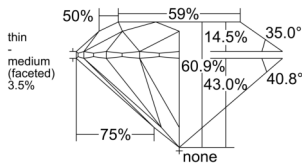

GIA®

FACSIMILE

GIA REPORT 2526752683

Verify this report at GIA.edu

GIA NATURAL DIAMOND DOSSIER®

September 23, 2025
GIA Report Number 2526752683
Shape and Cutting Style ..... Round Brilliant
Measurements ..... 6.13 - 6.16 x 3.74 mm

GRADING RESULTS

Carat Weight ..... 0.86 carat
Color Grade ..... D
Clarity Grade ..... Flawless
Cut Grade ..... Excellent

ADDITIONAL GRADING INFORMATION

Polish ..... Excellent
Symmetry ..... Excellent
Fluorescence ..... Faint
Clarity Characteristics ..... None
Inscription(s): GIA 2526752683

PROPORTIONS

GRADING SCALES

GIA COLOR SCALE	GIA CLARITY SCALE	GIA CUT SCALE	
D	FLAWLESS	EXCELLENT	
E	INTERNALLY FLAWLESS		
F		VVS₁	VERY GOOD
G	VVS₂		
H	VS₁	GOOD	
I	VS₂		
J	SI₁	FAIR	
K	SI₂		
L	I₁	POOR	
M	I₂		
N	I₃		
O			
P			
Q			
R			
S			
T			
U			
V			
W			
X			
Y			
Z