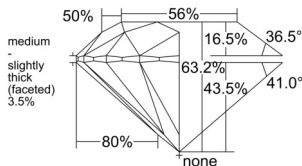

GIA®

FACSIMILE

GIA REPORT 2526749404

Verify this report at GIA.edu

GIA NATURAL DIAMOND DOSSIER®

July 10, 2025
GIA Report Number 2526749404
Shape and Cutting Style ..... Round Brilliant
Measurements ..... 5.05 - 5.07 x 3.20 mm

GRADING RESULTS

Carat Weight ..... 0.50 carat
Color Grade I
Clarity Grade S11
Cut Grade ..... Excellent

ADDITIONAL GRADING INFORMATION

Polish ..... Excellent
Symmetry ..... Excellent
Fluorescence ..... Strong Blue
Clarity Characteristics ..... Crystal, Feather
Inscription(s): GIA 2526749404

PROPORTIONS

GRADING SCALES

GIA COLOR SCALE

COLOURLESS	D
	E
	F
	G
	H
	I
	J
NEAR COLOURLESS	K
	L
FAIN	M
	N
	O
	P
	Q
	R
	S
	T
	U
	V
	W
	X
	Y
LIGHT	Z

GIA CLARITY SCALE

FLAWLESS	INTERNAL FLAWLESS	
		FLAWLESS
VERY VERY SLIGHTLY INCLUDED	VVS₁	
	VVS₂	
VERY SLIGHTLY INCLUDED	VS₁	
	VS₂	
SLIGHTLY INCLUDED	SI₁	
	SI₂	
INCLUDED	I₁	
	I₂	
	I₃	

GIA CUT SCALE

EXCELLENT
VERY GOOD
GOOD
FAIR
POOR