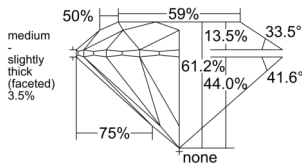

GIA®

FACSIMILE

GIA REPORT 2526749223

Verify this report at GIA.edu

GIA NATURAL DIAMOND DOSSIER®

July 09, 2025
GIA Report Number 2526749223
Shape and Cutting Style ..... Round Brilliant
Measurements ..... 5.26 - 5.28 x 3.22 mm

GRADING RESULTS

Carat Weight ..... 0.55 carat
Color Grade ..... H
Clarity Grade VS2
Cut Grade ..... Excellent

ADDITIONAL GRADING INFORMATION

Polish ..... Excellent
Symmetry ..... Excellent
Fluorescence ..... Medium Blue
Clarity Characteristics ..... Cloud, Crystal
Inscription(s): GIA 2526749223

PROPORTIONS

Profile to actual proportions

GRADING SCALES

GIA COLOR SCALE	GIA CLARITY SCALE	GIA CUT SCALE	
D	FLAWLESS	EXCELLENT	
E	INTERNALLY FLAWLESS		
F		VVS₁	VERY GOOD
G	VVS₂		
H	VS₁	GOOD	
I	VS₂		
J	SI₁	FAIR	
K	SI₂		
L	I₁	POOR	
M			
N			
O	I₂		
P			
Q			
R	I₃		
S			
T			
U			
V			
W			
X			
Y			
Z