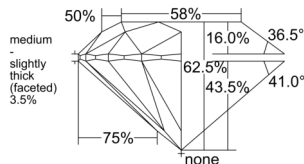

GIA®

FACSIMILE

GIA REPORT 2526736759

Verify this report at GIA.edu

GIA NATURAL DIAMOND DOSSIER®

July 09, 2025
GIA Report Number 2526736759
Shape and Cutting Style ..... Round Brilliant
Measurements ..... 4.80 - 4.84 x 3.02 mm

GRADING RESULTS

Carat Weight ..... 0.43 carat
Color Grade ..... D
Clarity Grade VVS1
Cut Grade ..... Excellent

ADDITIONAL GRADING INFORMATION

Polish ..... Excellent
Symmetry ..... Excellent
Fluorescence ..... Medium Blue
Clarity Characteristics..... Pinpoint, Internal Graining, Surface Graining

Inscription(s): GIA 2526736759

PROPORTIONS

GRADING SCALES

GIA COLOR SCALE

COLORLESS	D
	E
	F
	G
	H
	I
	J
NEAR COLORLESS	K
	L
	M
FAIN	N
	O
	P
	Q
VERY LIGHT	R
	S
	T
	U
	V
	W
	X
	Y
LIGHT	Z

GIA CLARITY SCALE

FLAWLESS	INTERNAL FLAWLESS	
		FLAWLESS
VERY VERY SLIGHTLY INCLUDED	VVS₁	
	VVS₂	
VERY SLIGHTLY INCLUDED	VS₁	
	VS₂	
SLIGHTLY INCLUDED	SI₁	
	SI₂	
INCLUDED	I₁	
	I₂	
	I₃	

GIA CUT SCALE

EXCELLENT	
	VERY GOOD
GOOD	
FAIR	
POOR