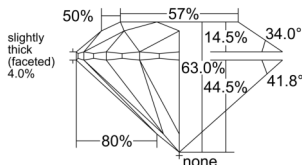

GIA®

FACSIMILE

GIA REPORT 2526736474

Verify this report at GIA.edu

GIA NATURAL DIAMOND DOSSIER®

July 08, 2025
GIA Report Number 2526736474
Shape and Cutting Style ..... Round Brilliant
Measurements ..... 5.05 - 5.07 x 3.19 mm

GRADING RESULTS

Carat Weight ..... 0.50 carat
Color Grade ..... F
Clarity Grade VS1
Cut Grade ..... Excellent

ADDITIONAL GRADING INFORMATION

Polish ..... Excellent
Symmetry ..... Excellent
Fluorescence ..... None
Clarity Characteristics ..... Feather, Cloud
Inscription(s): GIA 2526736474

PROPORTIONS

Profile to actual proportions

GRADING SCALES

GIA COLOR SCALE

COLOREDNESS	D
	E
	F
	G
	H
	I
	J
NEAR COLORLESS	K
	L
Faint	M
	N
	O
	P
Very Light	Q
	R
	S
	T
	U
	V
Light	W
	X
	Y
	Z

GIA CLARITY SCALE

FLAWLESS	VERY VERY SLIGHTLY INCLUDED	VS₁	VS₂	VS₁	VS₂	SI₁	SI₂	I₁	I₂	I₃			
											VERY SLIGHTLY INCLUDED	SLIGHTLY INCLUDED	INCLUDED

GIA CUT SCALE

EXCELLENT
VERY GOOD
GOOD
FAIR
POOR