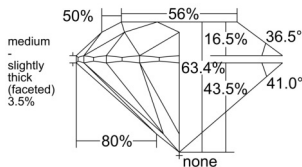

GIA®

FACSIMILE

GIA REPORT 2526663431

Verify this report at GIA.edu

GIA NATURAL DIAMOND DOSSIER®

July 01, 2025
GIA Report Number 2526663431
Shape and Cutting Style ..... Round Brilliant
Measurements ..... 6.10 - 6.15 x 3.88 mm

GRADING RESULTS

Carat Weight ..... 0.90 carat
Color Grade I
Clarity Grade VS1
Cut Grade ..... Excellent

ADDITIONAL GRADING INFORMATION

Polish ..... Excellent
Symmetry ..... Excellent
Fluorescence ..... Faint
Clarity Characteristics ..... Crystal
Inscription(s): GIA 2526663431

PROPORTIONS

GRADING SCALES

GIA COLOR SCALE	GIA CLARITY SCALE	GIA CUT SCALE	
D	FLAWLESS	EXCELLENT	
E	INTERNALLY FLAWLESS		
F		VVS₁	VERY GOOD
G	VVS₂		
H	VS₁	GOOD	
I	VS₂		
J	SI₁	FAIR	
K	SI₂		
L	I₁	POOR	
M	I₂		
N	I₃		
O			
P			
Q			
R			
S			
T			
U			
V			
W			
X			
Y			
Z