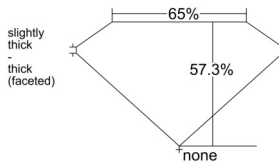

GIA®

FACSIMILE

GIA REPORT 2526653294

Verify this report at GIA.edu

GIA NATURAL DIAMOND DOSSIER®

July 01, 2025
GIA Report Number 2526653294
Shape and Cutting Style ..... Heart Brilliant
Measurements ..... 5.96 x 6.77 x 3.88 mm

GRADING RESULTS

Carat Weight ..... 0.91 carat
Color Grade ..... H
Clarity Grade VVS2

ADDITIONAL GRADING INFORMATION

Polish ..... Excellent
Symmetry ..... Excellent
Fluorescence ..... None
Clarity Characteristics ..... Cloud, Feather, Pinpoint
Inscription(s): GIA 2526653294

PROPORTIONS

Profile not to actual proportions

GRADING SCALES

GIA COLOR SCALE		GIA CLARITY SCALE	
COLORLESS	D	VERY VERY SLIGHTLY INCLUDED	FLAWLESS
	E		INTERNALLY FLAWLESS
	F		VVS₁
	G		VVS₂
	H		VS₁
	I		VS₂
	J		SI₁
	K		SI₂
	L		I₁
	M		I₂
NEAR COLORLESS	N	SLIGHTLY INCLUDED	I₃
	O		
	P		
	Q		
	R		
FAINT	S		
	T		
	U		
	V		
	W		
VERT LIGHT	X		
	Y		
	Z