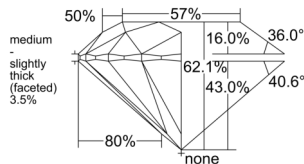

GIA®

FACSIMILE

GIA NATURAL DIAMOND DOSSIER®

June 30, 2025
GIA Report Number 2526652606
Shape and Cutting Style ..... Round Brilliant
Measurements ..... 5.08 - 5.11 x 3.16 mm

GRADING RESULTS

Carat Weight ..... 0.51 carat
Color Grade ..... D
Clarity Grade S11
Cut Grade ..... Excellent

ADDITIONAL GRADING INFORMATION

Polish ..... Excellent
Symmetry ..... Excellent
Fluorescence ..... Faint
Clarity Characteristics ..... Crystal, Feather
Inscription(s): GIA 2526652606

GIA REPORT 2526652606

Verify this report at GIA.edu

PROPORTIONS

GRADING SCALES

GIA COLOR SCALE

COLORED	D
	E
	F
	G
	H
	I
	J
NEAR COLORLESS	K
	L
	M
	N
	O
	P
	Q
	R
	S
	T
	U
	V
	W
	X
	Y
	Z

GIA CLARITY SCALE

FLAWLESS	VERY VERY SLIGHTLY INCLUDED	VS₁	VS₂	SI₁	SI₂	I₁	I₂	I₃	
									FLAWLESS
INTERNALLY FLAWLESS	VERY SLIGHTLY INCLUDED								

GIA CUT SCALE

EXCELLENT
VERY GOOD
GOOD
FAIR
POOR