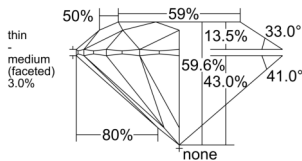

GIA®

FACSIMILE

GIA REPORT 2526638384

Verify this report at GIA.edu

GIA NATURAL DIAMOND DOSSIER®

June 30, 2025
GIA Report Number 2526638384
Shape and Cutting Style ..... Round Brilliant
Measurements ..... 5.38 - 5.42 x 3.22 mm

GRADING RESULTS

Carat Weight ..... 0.56 carat
Color Grade ..... E
Clarity Grade S11
Cut Grade ..... Excellent

ADDITIONAL GRADING INFORMATION

Polish ..... Excellent
Symmetry ..... Excellent
Fluorescence ..... None
Clarity Characteristics ..... Crystal, Feather
Inscription(s): GIA 2526638384

PROPORTIONS

Profile to actual proportions