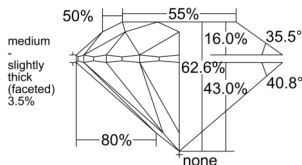

GIA®

FACSIMILE

GIA REPORT 2526557433

Verify this report at GIA.edu

GIA NATURAL DIAMOND DOSSIER®

June 20, 2025
GIA Report Number 2526557433
Shape and Cutting Style ..... Round Brilliant
Measurements ..... 4.69 - 4.71 x 2.94 mm

GRADING RESULTS

Carat Weight ..... 0.40 carat
Color Grade ..... G
Clarity Grade S11
Cut Grade ..... Excellent

ADDITIONAL GRADING INFORMATION

Polish ..... Excellent
Symmetry ..... Excellent
Fluorescence ..... None
Clarity Characteristics ..... Crystal
Inscription(s): GIA 2526557433

PROPORTIONS

GRADING SCALES

GIA COLOR SCALE

COLOURESS	D
	E
	F
	G
	H
	I
	J
NEAR COLOURESS	K
	L
FAIN	M
	N
	O
	P
VERY LIGHT	Q
	R
	S
	T
	U
	V
	W
	X
	Y
LIGHT	Z

GIA CLARITY SCALE

FLAWLESS	INTERNAL FLAWLESS	
		FLAWLESS
VERY VERY SLIGHTLY INCLUDED	VVS₁	
	VVS₂	
VERY SLIGHTLY INCLUDED	VS₁	
	VS₂	
SLIGHTLY INCLUDED	SI₁	
	SI₂	
INCLUDED	I₁	
	I₂	
	I₃	

GIA CUT SCALE

EXCELLENT
VERY GOOD
GOOD
FAIR
POOR