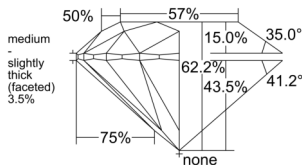

GIA®

FACSIMILE

GIA NATURAL DIAMOND DOSSIER®

June 19, 2025
GIA Report Number 2526549686
Shape and Cutting Style ..... Round Brilliant
Measurements ..... 5.11 - 5.14 x 3.19 mm

GRADING RESULTS

Carat Weight ..... 0.51 carat
Color Grade ..... D
Clarity Grade VVS1
Cut Grade ..... Excellent

ADDITIONAL GRADING INFORMATION

Polish ..... Excellent
Symmetry ..... Excellent
Fluorescence ..... Medium Blue
Clarity Characteristics ..... Pinpoint, Feather
Inscription(s): GIA 2526549686

GIA REPORT 2526549686

Verify this report at GIA.edu

PROPORTIONS

GRADING SCALES

GIA COLOR SCALE	GIA CLARITY SCALE	GIA CUT SCALE	
D	FLAWLESS	EXCELLENT	
E	INTERNALLY FLAWLESS		
F		VVS₁	VERY GOOD
G	VVS₂		
H	VS₁	GOOD	
I	VS₂		
J	SI₁	FAIR	
K	SI₂		
L	I₁	POOR	
M			
N			
O	I₂		
P			
Q			
R	I₃		
S			
T			
U			
V			
W			
X			
Y			
Z