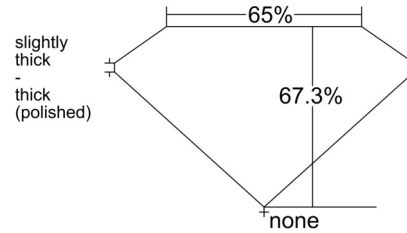

PROPORTIONS

Profile not to actual proportions