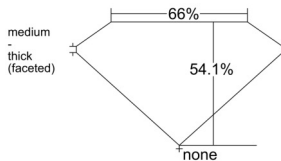

GIA®

FACSIMILE

GIA REPORT 2526449760

Verify this report at GIA.edu

GIA NATURAL DIAMOND DOSSIER®

June 13, 2025
GIA Report Number 2526449760
Shape and Cutting Style ..... Heart Brilliant
Measurements ..... 5.54 x 6.42 x 3.48 mm

GRADING RESULTS

Carat Weight ..... 0.72 carat
Color Grade ..... F
Clarity Grade VS2

ADDITIONAL GRADING INFORMATION

Polish ..... Very Good
Symmetry ..... Very Good
Fluorescence ..... None
Clarity Characteristics ..... Crystal
Inscription(s): GIA 2526449760

PROPORTIONS

Profile not to actual proportions

GRADING SCALES

GIA COLOR SCALE		GIA CLARITY SCALE				
COLORLESS	D	VERY VERY SLIGHTLY INCLUDED	FLAWLESS			
	E		INTERNALLY FLAWLESS			
	F		VVS₁			
	NEAR COLORLESS	G	VERY SLIGHTLY INCLUDED	VVS₂		
		H		VS₁		
		FANT	I	SLIGHTLY INCLUDED	VS₂	
			J		SI₁	
			LIGHT	K	INCLUDED	SI₂
	L	I₁				
	M	I₂				
N	NOT GRADED	I₃				
O						
P						
Q						
R						
S						
T						
U						
V						
W						
X						
Y						
Z