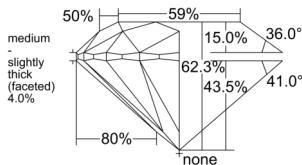

GIA®

FACSIMILE

GIA NATURAL DIAMOND DOSSIER®

June 09, 2025
GIA Report Number 2526424984
Shape and Cutting Style ..... Round Brilliant
Measurements ..... 5.04 - 5.06 x 3.15 mm

GRADING RESULTS

Carat Weight ..... 0.50 carat
Color Grade ..... G
Clarity Grade VVS1
Cut Grade ..... Excellent

ADDITIONAL GRADING INFORMATION

Polish ..... Excellent
Symmetry ..... Excellent
Fluorescence ..... None
Clarity Characteristics..... Pinpoint, Indented Natural, Feather
Inscription(s): GIA 2526424984

GIA REPORT 2526424984

Verify this report at GIA.edu

PROPORTIONS

GRADING SCALES

GIA COLOR SCALE

COLOURESS	D
	E
	F
	G
	H
	I
	J
NEAR COLOURESS	K
	L
FAIN	M
	N
	O
	P
	Q
	R
	S
	T
	U
	V
	W
	X
	Y
	Z

GIA CLARITY SCALE

VERY VERY SLIGHTLY INCLUDED	FLAWLESS
	INTERNALLY FLAWLESS
VERY SLIGHTLY INCLUDED	VVS₁
	VVS₂
SLIGHTLY INCLUDED	VS₁
	VS₂
INCLUDED	SI₁
	SI₂
	I₁
	I₂
	I₃

GIA CUT SCALE

EXCELLENT
VERY GOOD
GOOD
FAIR
POOR