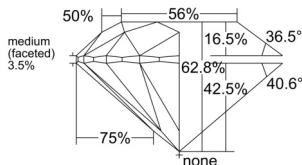

GIA®

FACSIMILE

GIA REPORT 2526423283

Verify this report at GIA.edu

GIA NATURAL DIAMOND DOSSIER®

June 07, 2025
GIA Report Number 2526423283
Shape and Cutting Style ..... Round Brilliant
Measurements ..... 5.51 - 5.53 x 3.46 mm

GRADING RESULTS

Carat Weight ..... 0.65 carat
Color Grade ..... E
Clarity Grade VVS1
Cut Grade ..... Excellent

ADDITIONAL GRADING INFORMATION

Polish ..... Excellent
Symmetry ..... Excellent
Fluorescence ..... Strong Blue
Clarity Characteristics ..... Pinpoint
Inscription(s): GIA 2526423283

PROPORTIONS

Profile to actual proportions