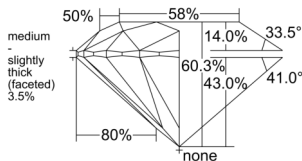

GIA®

FACSIMILE

GIA REPORT 2526361851

Verify this report at gia.edu

GIA NATURAL DIAMOND DOSSIER®

June 09, 2025
GIA Report Number 2526361851
Shape and Cutting Style ..... Round Brilliant
Measurements ..... 5.22 - 5.24 x 3.15 mm

GRADING RESULTS

Carat Weight ..... 0.52 carat
Color Grade ..... J
Clarity Grade VS1
Cut Grade ..... Excellent

ADDITIONAL GRADING INFORMATION

Polish ..... Excellent
Symmetry ..... Excellent
Fluorescence ..... Medium Yellow
Clarity Characteristics ..... Cloud, Pinpoint
Inscription(s): GIA 2526361851

PROPORTIONS

Profile to actual proportions

GRADING SCALES

GIA COLOR SCALE	GIA CLARITY SCALE	GIA CUT SCALE	
D	FLAWLESS	EXCELLENT	
E	INTERNALLY FLAWLESS		
F		VVS₁	VERY GOOD
G	VVS₂		
H	VS₁	GOOD	
I	VS₂		
J	SI₁	FAIR	
K	SI₂		
L	I₁	POOR	
M	I₂		
N	I₃		
O			
P			
Q			
R			
S			
T			
U			
V			
W			
X			
Y			
Z