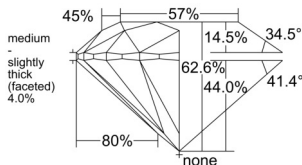

GIA®

FACSIMILE

GIA REPORT 2526255579

Verify this report at GIA.edu

GIA NATURAL DIAMOND DOSSIER®

May 23, 2025
GIA Report Number 2526255579
Shape and Cutting Style ..... Round Brilliant
Measurements ..... 4.35 - 4.37 x 2.73 mm

GRADING RESULTS

Carat Weight ..... 0.31 carat
Color Grade ..... E
Clarity Grade VS1
Cut Grade ..... Excellent

ADDITIONAL GRADING INFORMATION

Polish ..... Excellent
Symmetry ..... Excellent
Fluorescence ..... None
Clarity Characteristics ..... Crystal
Inscription(s): GIA 2526255579

PROPORTIONS

GRADING SCALES

GIA COLOR SCALE

COLOREDNESS	D
	E
	F
	G
	H
	I
	J
NEAR COLORLESS	K
	L
FAIN	M
	N
	O
	P
VERY LIGHT	Q
	R
	S
	T
	U
	V
	W
	X
	Y
LIGHT	Z

GIA CLARITY SCALE

VERY VERY SLIGHTLY INCLUDED	FLAWLESS
	INTERNALLY FLAWLESS
VERY SLIGHTLY INCLUDED	VVS₁
	VVS₂
SLIGHTLY INCLUDED	VS₁
	VS₂
INCLUDED	SI₁
	SI₂
	I₁
	I₂
	I₃

GIA CUT SCALE

EXCELLENT
VERY GOOD
GOOD
FAIR
POOR