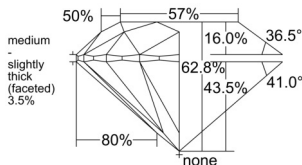

GIA®

FACSIMILE

GIA REPORT 2526239276

Verify this report at GIA.edu

GIA NATURAL DIAMOND DOSSIER®

May 23, 2025
GIA Report Number 2526239276
Shape and Cutting Style ..... Round Brilliant
Measurements ..... 5.04 - 5.08 x 3.18 mm

GRADING RESULTS

Carat Weight ..... 0.50 carat
Color Grade ..... D
Clarity Grade VS1
Cut Grade ..... Excellent

ADDITIONAL GRADING INFORMATION

Polish ..... Excellent
Symmetry ..... Excellent
Fluorescence ..... None
Clarity Characteristics..... Feather, Needle, Pinpoint, Cloud
Inscription(s): GIA 2526239276

PROPORTIONS

GRADING SCALES

GIA COLOR SCALE

COLORESS	D
	E
	F
	G
	H
	I
	J
NEAR COLORESS	K
	L
FANIT	M
	N
	O
	P
	R
	S
	T
	U
	V
	W
	X
	Y
LIGHT	Z

GIA CLARITY SCALE

FLAWLESS	VERY VERY SLIGHTLY INCLUDED	VS₁	VS₂	VS₁	VS₂	SL₁	SL₂	I₁	I₂	I₃	
											INTERNALLY FLAWLESS

GIA CUT SCALE

EXCELLENT
VERY GOOD
GOOD
FAIR
POOR