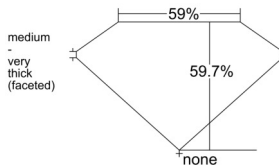

GIA®

FACSIMILE

GIA REPORT 2526192483

Verify this report at GIA.edu

GIA NATURAL DIAMOND DOSSIER®

May 17, 2025
GIA Report Number 2526192483
Shape and Cutting Style ..... Heart Brilliant
Measurements ..... 4.64 x 5.55 x 3.31 mm

GRADING RESULTS

Carat Weight ..... 0.51 carat
Color Grade ..... D
Clarity Grade VVS1

ADDITIONAL GRADING INFORMATION

Polish ..... Excellent
Symmetry ..... Excellent
Fluorescence ..... Faint
Clarity Characteristics..... Pinpoint, Internal Graining, Feather,
Surface Graining

Inscription(s): GIA 2526192483

PROPORTIONS

Profile not to actual proportions

GRADING SCALES

GIA COLOR SCALE		GIA CLARITY SCALE			
COLORLESS	D	VERY VERY SLIGHTLY INCLUDED	FLAWLESS		
	E		INTERNALLY FLAWLESS		
	F	VERY SLIGHTLY INCLUDED	VVS₁		
	G		VVS₂		
	H		VS₁		
	NEAR COLORLESS	I	SLIGHTLY INCLUDED	VS₂	
		J		SI₁	
		FAINT	K	INCLUDED	SI₂
			L		I₁
			M		I₂
VERT LIGHT	N	LIGHT	I₃		
	O				
	P				
	Q				
	R