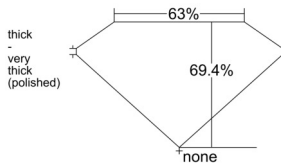

GIA®

FACSIMILE

GIA REPORT 2526096867

Verify this report at GIA.edu

GIA NATURAL DIAMOND DOSSIER®

May 09, 2025
GIA Report Number 2526096867
Shape and Cutting Style ..... **Cut-Cornered Rectangular Modified Brilliant**
Measurements ..... 5.39 x 4.05 x 2.81 mm

GRADING RESULTS

Carat Weight ..... 0.56 carat
Color Grade ..... G
Clarity Grade S11

ADDITIONAL GRADING INFORMATION

Polish ..... Excellent
Symmetry ..... Excellent
Fluorescence ..... None
Clarity Characteristics ..... Cloud
Inscription(s): GIA 2526096867

PROPORTIONS

Profile not to actual proportions

GRADING SCALES

GIA COLOR SCALE		GIA CLARITY SCALE			
COLORLESS	D	VERY VERY SLIGHTLY INCLUDED	FLAWLESS		
	E		INTERNALLY FLAWLESS		
	F	VERY SLIGHTLY INCLUDED	VVS₁		
	G		VVS₂		
	H		VS₁		
	NEAR COLORLESS	I	SLIGHTLY INCLUDED	VS₂	
		J		S1₁	
		FAINT	K	INCLUDED	S1₂
			L		I₁
	M		I₂		
VERT LIGHT	N		INCLUDED	I₃	
	O				
	P				
	Q				
LIGHT	R				
	S				
	T				
	U				
	V				
	Z