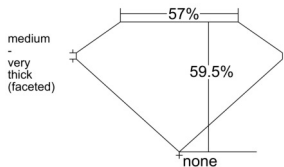

GIA®

FACSIMILE

GIA REPORT 2526095279

Verify this report at gia.edu

GIA NATURAL DIAMOND DOSSIER®

May 09, 2025
GIA Report Number 2526095279
Shape and Cutting Style ..... Heart Brilliant
Measurements ..... 5.67 x 6.39 x 3.81 mm

GRADING RESULTS

Carat Weight ..... 0.80 carat
Color Grade ..... G
Clarity Grade ..... Internally Flawless

ADDITIONAL GRADING INFORMATION

Polish ..... Excellent
Symmetry ..... Excellent
Fluorescence ..... None
Clarity Characteristics ..... Minor Details of Polish
Inscription(s): GIA 2526095279

PROPORTIONS

Profile not to actual proportions

GRADING SCALES

GIA COLOR SCALE		GIA CLARITY SCALE			
COLORLESS	D	VERY VERY SLIGHTLY INCLUDED	FLAWLESS		
	E		INTERNALLY FLAWLESS		
	F	VERY SLIGHTLY INCLUDED	VVS₁		
	G		VVS₂		
	H		VS₁		
	NEAR COLORLESS	I	SLIGHTLY INCLUDED	VS₂	
		J		SI₁	
		FAINT	K	INCLUDED	SI₂
			L		I₁
			M		I₂
VERT LIGHT	N	LIGHT	I₃		
	O				
	P				
	Q				
	R