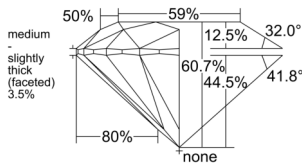

GIA®

FACSIMILE

GIA REPORT 2526077147

Verify this report at GIA.edu

GIA NATURAL DIAMOND DOSSIER®

May 06, 2025
GIA Report Number 2526077147
Shape and Cutting Style ..... Round Brilliant
Measurements ..... 5.13 - 5.16 x 3.12 mm

GRADING RESULTS

Carat Weight ..... 0.50 carat
Color Grade ..... J
Clarity Grade VS1
Cut Grade ..... Excellent

ADDITIONAL GRADING INFORMATION

Polish ..... Excellent
Symmetry ..... Excellent
Fluorescence ..... Strong Blue
Clarity Characteristics..... Crystal, Pinpoint, Needle
Inscription(s): GIA 2526077147

PROPORTIONS

Profile to actual proportions

GRADING SCALES

GIA COLOR SCALE	GIA CLARITY SCALE	GIA CUT SCALE
COLORESS	FLAWLESS	EXCELLENT
D	INTERNALLY FLAWLESS	
E	VVS₁	VERY GOOD
F		
G	VS₁	GOOD
H		
I	SI₁	FAIR
J		
K	I₁	POOR
L		
M	I₂	
N		
O	I₃	
P		
Q		
R		
S		
T		
U		
V		
W		
X		
Y		
Z