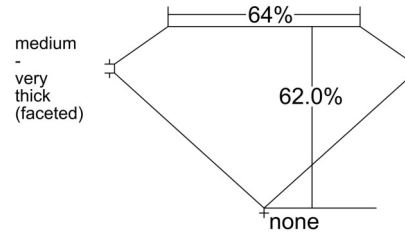

GIA NATURAL DIAMOND GRADING REPORT

August 02, 2025  
 GIA Report Number ..... 2524978901  
 Shape and Cutting Style ..... Oval Brilliant  
 Measurements ..... 9.76 x 7.04 x 4.37 mm

GRADING RESULTS

Carat Weight ..... 2.01 carat  
 Color Grade ..... D  
 Clarity Grade ..... VS1

PROPORTIONS

Profile not to actual proportions

CLARITY CHARACTERISTICS

KEY TO SYMBOLS\*

- Crystal
- ◡ Indented Natural

GRADING SCALES

GIA COLOR SCALE		GIA CLARITY SCALE	
COLOURLESS	D	VERY VERY SLIGHTLY INCLUDED	FLAWLESS
	E		INTERNALLY FLAWLESS
	F		VVS <sub>1</sub>
NEAR COLOURLESS	G	VERY SLIGHTLY INCLUDED	VVS <sub>2</sub>
	H		VS <sub>1</sub>
	I		VS <sub>2</sub>
FANT	J	SLIGHTLY INCLUDED	SI <sub>1</sub>
	K		SI <sub>2</sub>
	L		I <sub>1</sub>
VERY LIGHT	M	INCLUDED	I <sub>2</sub>
	N		I <sub>3</sub>
	O		
LIGHT	P		
	Q		
	R		
	S		
	T		
	U		
	V		
W			
X			
Y			
Z			