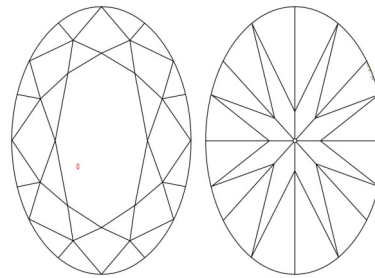

GIA NATURAL DIAMOND GRADING REPORT

August 02, 2025  
 GIA Report Number ..... 2524978901  
 Shape and Cutting Style ..... Oval Brilliant  
 Measurements ..... 9.76 x 7.04 x 4.37 mm

GRADING RESULTS

Carat Weight ..... 2.01 carat  
 Color Grade ..... D  
 Clarity Grade ..... VS1

PROPORTIONS

Profile not to actual proportions

CLARITY CHARACTERISTICS

KEY TO SYMBOLS\*

- Crystal
- ◡ Indented Natural

GRADING SCALES

GIA COLOR SCALE		GIA CLARITY SCALE	
COLOURLESS	D	VERY VERY SLIGHTLY INCLUDED	FLAWLESS
	E		INTERNALLY FLAWLESS
	F		VVS <sub>1</sub>
NEAR COLOURLESS	G	VERY SLIGHTLY INCLUDED	VVS <sub>2</sub>
	H		VS <sub>1</sub>
	I		VS <sub>2</sub>
FANT	J	SLIGHTLY INCLUDED	SI <sub>1</sub>
	K		SI <sub>2</sub>
	L		I <sub>1</sub>
VERY LIGHT	M	INCLUDED	I <sub>2</sub>
	N		I <sub>3</sub>
	O		
LIGHT	P		
	Q		
	R		
	S		
	T		
	U		
	V		
W			
X			
Y			
Z			