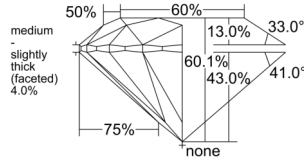

GIA®

FACSIMILE

GIA REPORT 2524948340

Verify this report at GIA.edu

GIA NATURAL DIAMOND DOSSIER®

July 29, 2025
GIA Report Number 2524948340
Shape and Cutting Style ..... Round Brilliant
Measurements ..... 5.98 - 6.03 x 3.61 mm

GRADING RESULTS

Carat Weight ..... 0.80 carat
Color Grade ..... F
Clarity Grade VVS1
Cut Grade ..... Excellent

ADDITIONAL GRADING INFORMATION

Polish ..... Excellent
Symmetry ..... Excellent
Fluorescence ..... Medium Blue
Clarity Characteristics ..... Pinpoint, Indented Natural
Inscription(s): GIA 2524948340

PROPORTIONS

Profile to actual proportions

GRADING SCALES

GIA COLOR SCALE	GIA CLARITY SCALE	GIA CUT SCALE	
D	FLAWLESS	EXCELLENT	
E	INTERNALLY FLAWLESS		
F		VVS₁	VERY GOOD
G	VVS₂		
H	VS₁	GOOD	
I	VS₂		
J	SI₁	FAIR	
K	SI₂		
L	I₁	POOR	
M	I₂		
N	I₃		
O			
P			
Q			
R			
S			
T			
U			
V			
W			
X			
Y			
Z