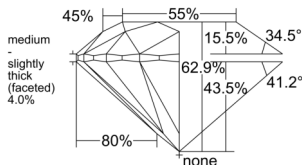

GIA®

FACSIMILE

GIA REPORT 2524946202

Verify this report at GIA.edu

GIA NATURAL DIAMOND DOSSIER®

July 29, 2025
GIA Report Number 2524946202
Shape and Cutting Style ..... Round Brilliant
Measurements ..... 5.94 - 5.96 x 3.74 mm

GRADING RESULTS

Carat Weight ..... 0.81 carat
Color Grade I
Clarity Grade VS1
Cut Grade ..... Excellent

ADDITIONAL GRADING INFORMATION

Polish ..... Excellent
Symmetry ..... Excellent
Fluorescence ..... None
Clarity Characteristics ..... Crystal, Pinpoint
Inscription(s): GIA 2524946202

PROPORTIONS

GRADING SCALES

GIA COLOR SCALE

COLORESS	D
	E
	F
	G
	H
	I
	J
NEAR COLORESS	K
	L
FAIN	M
	N
	O
	P
VERY LIGHT	Q
	R
	S
	T
	U
	V
	W
	X
	Y
LIGHT	Z

GIA CLARITY SCALE

FLAWLESS	INTERNAL FLAWLESS	
		EXCELLENT
VERY VERY SLIGHTLY INCLUDED	VVS₁	VERY GOOD
VERY SLIGHTLY INCLUDED	VVS₂	
SLIGHTLY INCLUDED	VS₁	GOOD
	VS₂	
INCLUDED	SI₁	FAIR
	SI₂	
INCLUDED	I₁	POOR
	I₂	
	I₃