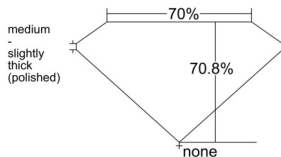

GIA®

FACSIMILE

GIA REPORT 2524897192

Verify this report at GIA.edu

GIA NATURAL DIAMOND DOSSIER®

July 26, 2025
GIA Report Number 2524897192
Shape and Cutting Style ..... **Square Modified Brilliant**
Measurements ..... 4.61 x 4.50 x 3.19 mm

GRADING RESULTS

Carat Weight ..... 0.57 carat
Color Grade ..... G
Clarity Grade VS1

ADDITIONAL GRADING INFORMATION

Polish ..... Excellent
Symmetry ..... Very Good
Fluorescence ..... None
Clarity Characteristics ..... Cloud, Crystal, Needle
Inscription(s): GIA 2524897192

PROPORTIONS

Profile not to actual proportions

GRADING SCALES

GIA COLOR SCALE		GIA CLARITY SCALE			
COLORLESS	D	VERY VERY SLIGHTLY INCLUDED	FLAWLESS		
	E		INTERNALLY FLAWLESS		
	F	VERY SLIGHTLY INCLUDED	VVS₁		
	G		VVS₂		
	H		VS₁		
	NEAR COLORLESS	I	SLIGHTLY INCLUDED	VS₂	
		J		SI₁	
		FAINT	K	INCLUDED	SI₂
			L		I₁
			M		I₂
VERT LIGHT	N	INCLUDED	I₃		
	O				
	P				
	Q				
	R				
LIGHT	S				
	T				
	U				
	V				
	W				
X					
Y					
Z