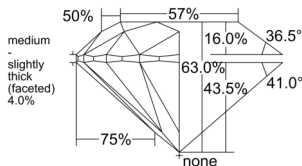

GIA®

FACSIMILE

GIA REPORT 2524830808

Verify this report at GIA.edu

GIA NATURAL DIAMOND DOSSIER®

July 16, 2025
GIA Report Number 2524830808
Shape and Cutting Style ..... Round Brilliant
Measurements ..... 4.43 - 4.46 x 2.80 mm

GRADING RESULTS

Carat Weight ..... 0.34 carat
Color Grade ..... J
Clarity Grade VS1
Cut Grade ..... Very Good

ADDITIONAL GRADING INFORMATION

Polish ..... Excellent
Symmetry ..... Excellent
Fluorescence ..... None
Clarity Characteristics ..... Crystal, Pinpoint
Inscription(s): GIA 2524830808

PROPORTIONS

GRADING SCALES

GIA COLOR SCALE

COLORLESS	D
	E
	F
	G
	H
	I
	J
NEAR COLORLESS	K
	L
FAIN	M
	N
	O
	P
VERY LIGHT	R
	S
	T
	U
	V
	W
	X
	Y
LIGHT	Z

GIA CLARITY SCALE

FLAWLESS	INTERNAL FLAWLESS	
		FLAWLESS
VERY VERY SLIGHTLY INCLUDED	VVS₁	
	VVS₂	
VERY SLIGHTLY INCLUDED	VS₁	
	VS₂	
SLIGHTLY INCLUDED	SI₁	
	SI₂	
INCLUDED	I₁	
	I₂	
	I₃	

GIA CUT SCALE

EXCELLENT
VERY GOOD
GOOD
FAIR
POOR