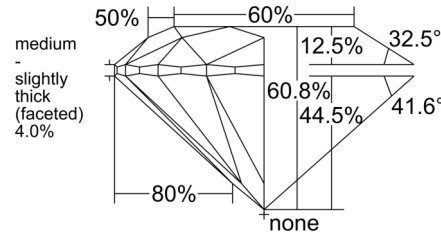

GIA NATURAL DIAMOND GRADING REPORT

July 16, 2025  
 GIA Report Number ..... 2524806894  
 Shape and Cutting Style ..... Round Brilliant  
 Measurements ..... 7.35 - 7.39 x 4.48 mm

GRADING RESULTS

Carat Weight ..... 1.50 carat  
 Color Grade ..... D  
 Clarity Grade ..... VS1  
 Cut Grade ..... Excellent

PROPORTIONS

Profile to actual proportions

CLARITY CHARACTERISTICS

KEY TO SYMBOLS\*

- Crystal
- ◡ Indented Natural
- ◡ Cavity
- △ Natural
- ∖ Needle
- Pinpoint

\* Red symbols denote internal characteristics (inclusions). Green or black symbols denote external characteristics (blemishes). Diagram is an approximate representation of the diamond, and symbols shown indicate type, position, and approximate size of clarity characteristics. All clarity characteristics may not be shown. Details of finish are not shown.